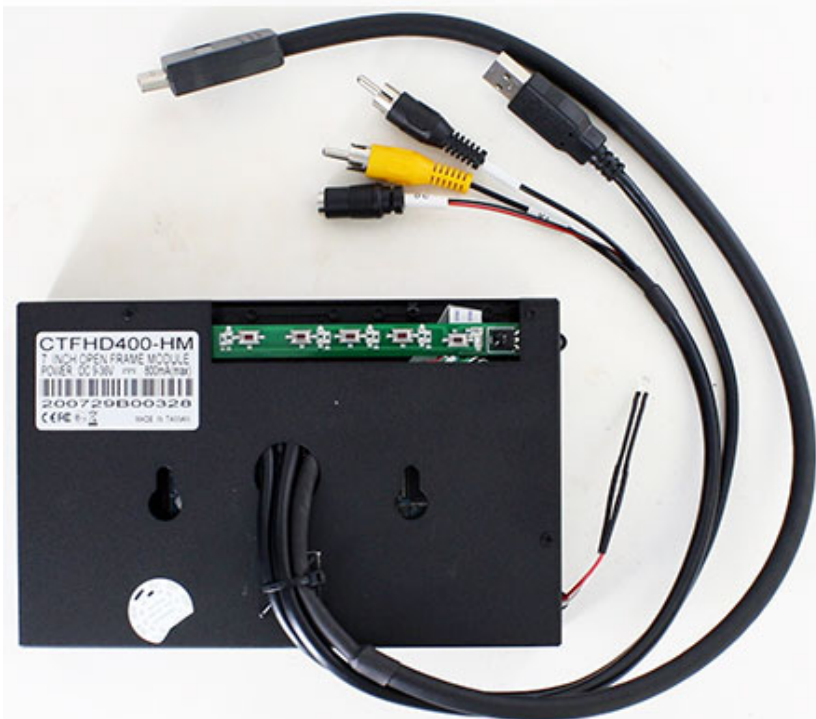

359.00 EUR  
incl. 19% VAT, plus [shipping](#)

- High brightness !
- Auto Power On !
- 1000 nits ! 1024x600 !
- Open-Frame !

**Support:**  [Drawing](#)

With the new Open-Frame TFT display-series from CarTFT you get back control : The ruggedized metal frame enables you a stable installation. The single modules (Mainboard, Touchscreen controller, Power inverter and button-frame) can be screwed off from the rear side and being positioned elsewhere. This way you can install the connector cables more easier and the display thickness shrinks also.

- Speakers
- Different cable lengths
- Other display models/sizes
- Touchscreen RS232 instead of USB
- Other connector types
- [...] Ask us !

**Additional informations :**

The CTFHD400-HM delivers an impressive 1000 cd/m2 light output – a light level that places it at the very top end of the market in terms of brightness. This light output is achieved with no increase in power consumption over previous models. The model is an active matrix transmissive TFT that offer robust industrial quality and performance with a wide operating temperature range of -30°C to 80°C.

<i>Screen size</i>	7" digital
<i>Aspect Ratio</i>	16:9 wide TFT screen
<i>Dot Resolution</i>	3072x600= 1,843,200 dots
<i>Physical Resolution</i>	1024x600
<i>Supported Resolutions</i>	640x480-1920x1080 @60/70/75Hz Recommended 1024x600@60Hz
<i>Color configuration</i>	RGB stripe
<i>Brightness</i>	1000 nits
<i>Contrast</i>	700:1
<i>Viewing angle (L/R/T/B)</i>	75/75/70/75°
<i>Operating temperature</i>	-30°C to 80°C
<i>Power input</i>	DC 9-36V
<i>Power consumption</i>	max. 8W